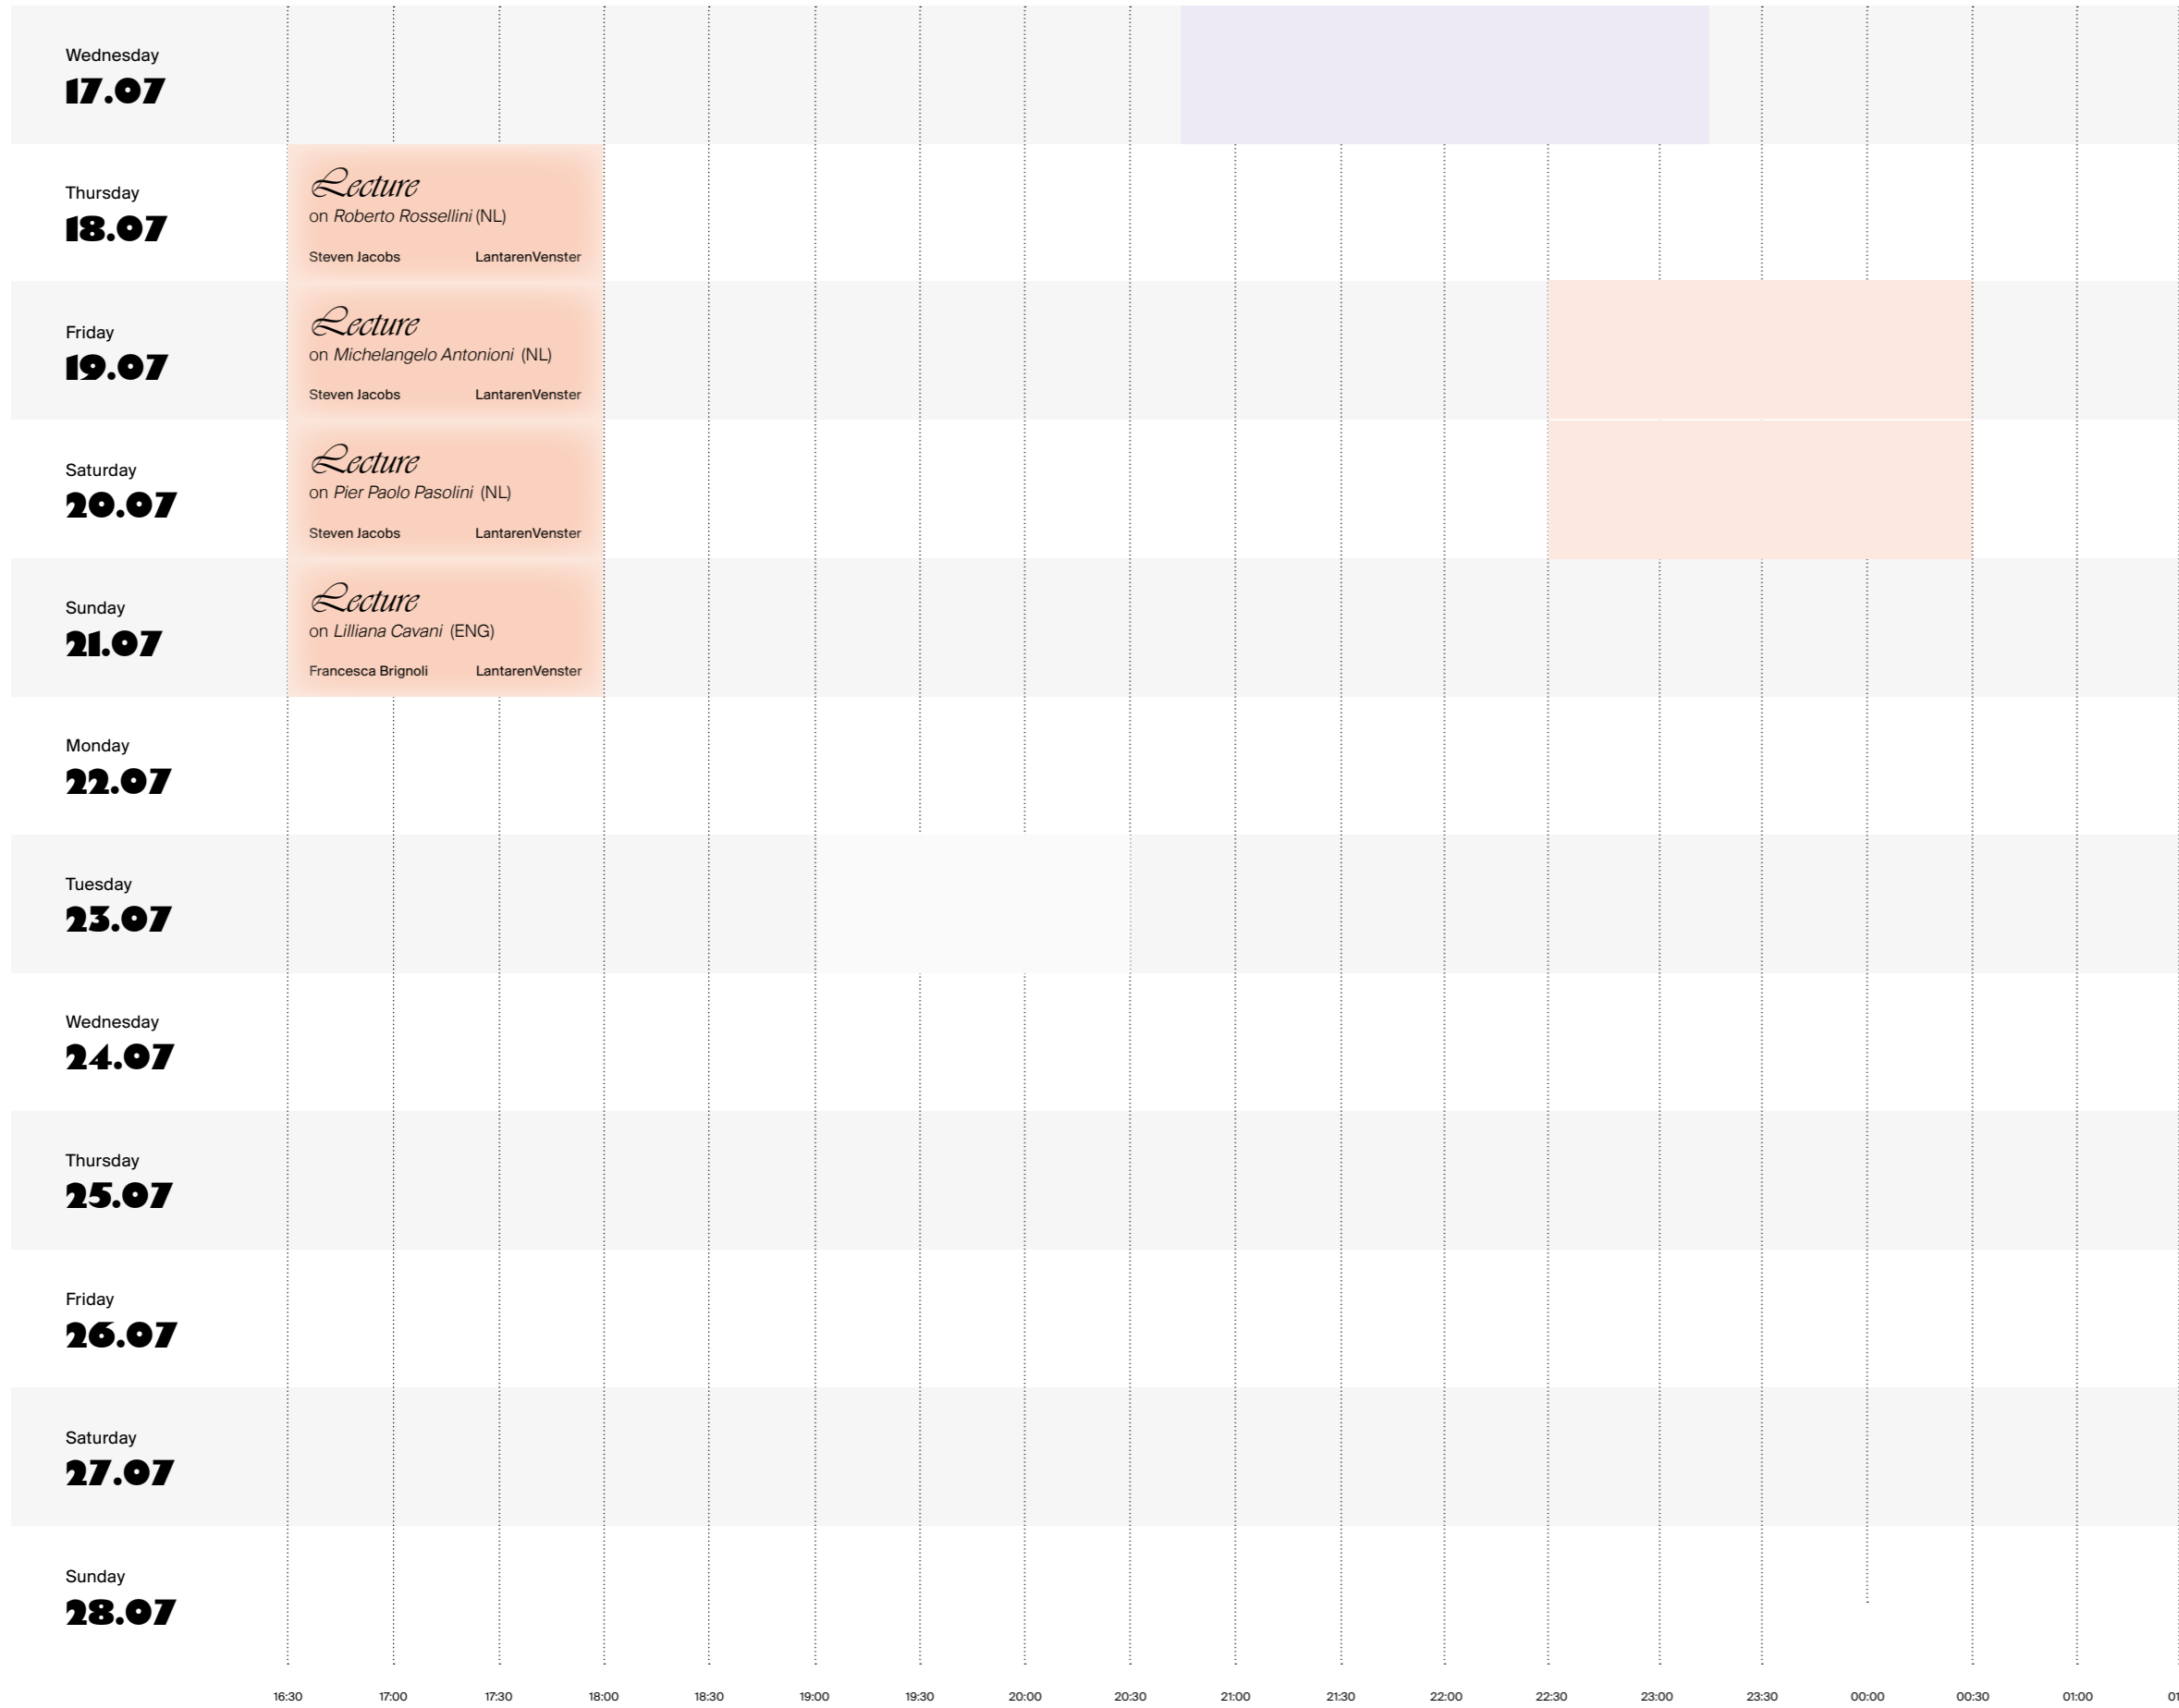

16:30 17:00 17:30 18:00 18:30 19:00 19:30 20:00 20:30 21:00 21:30 22:00 22:30 | 23:00 | 23:30 | 00:00 | 00:30 01:00 01:30

-  *New Makers*
-  *Activism Now!*
-  *Italian Maestros*
-  *Same Same but different*
-  *Pinema Concerts*

Practical info

Dates
July 17 - 28

Locations
Drijvend Paviljoen
Tillemakade 99, 3072 AX, Rotterdam
Opening hours
19:00-01:00 (vr, za 02:00)

LantarenVenster
Otto Reuchlinweg 996, 3072 MD, Rotterdam
Opening hours
11:30-01:00